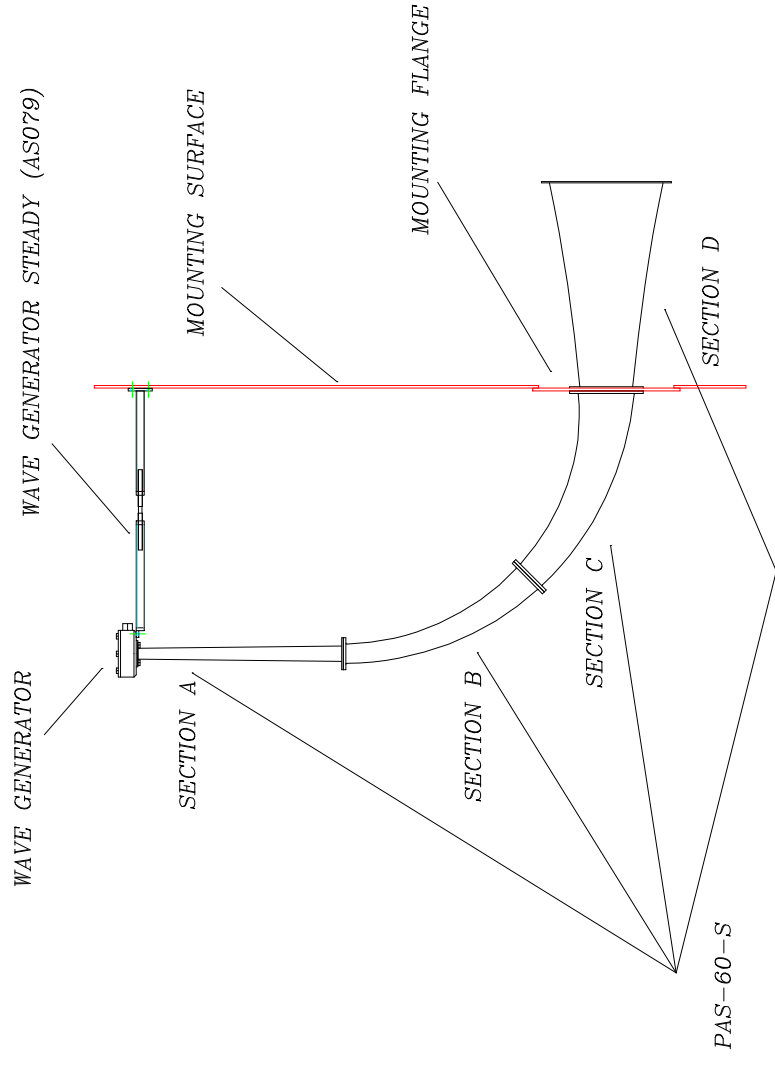

PRIMASONICS™ AUDIOSONIC ACOUSTIC CLEANER
MODEL PAS-60C
INSERTION MOUNT OPTION A

DRAWING N° 060-C-SD2

Safe, automated, effective prevention and removal of dry powder, particulate build-up and blockages