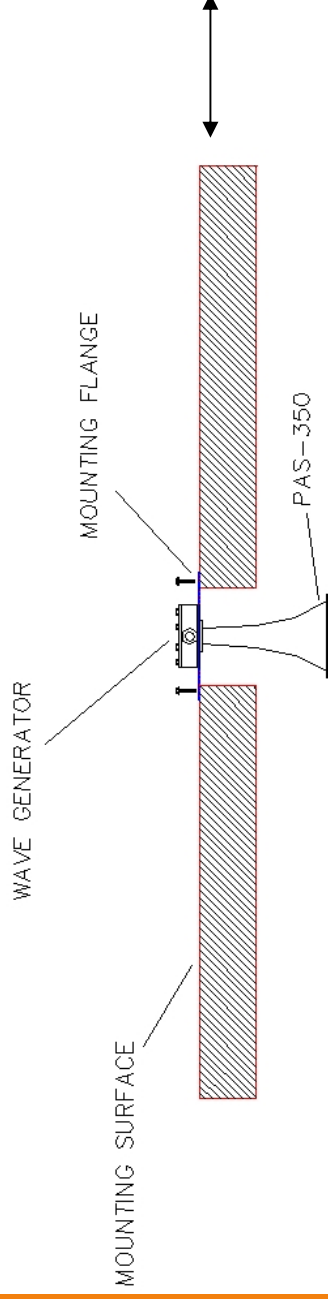

PRIMASONICS™ AUDIOSONIC ACOUSTIC CLEANER
MODEL PAS-350
TOP INSERTION MOUNT OPTION

DRAWING N° 350-SD4

Safe, automated, effective prevention and removal of dry powder, particulate build-up and blockages

Safe, automated, effective prevention and removal of dry powder, particulate build-up and blockages