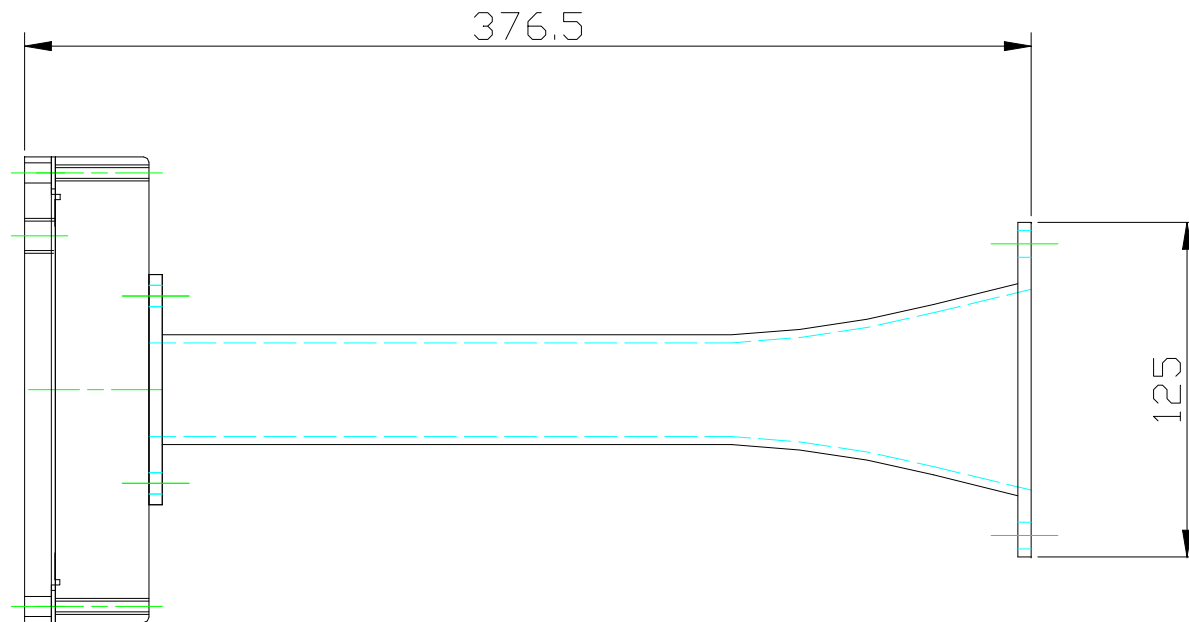

**● PRIMASONICS™ AUDIOSONIC ACOUSTIC CLEANER
DIMENSIONAL DRAWING**

Drawing N° - AS020
Audiosonic Range – Model PAS 420

Safe, automated, effective prevention and removal of dry powder, particulate build-up and blockages