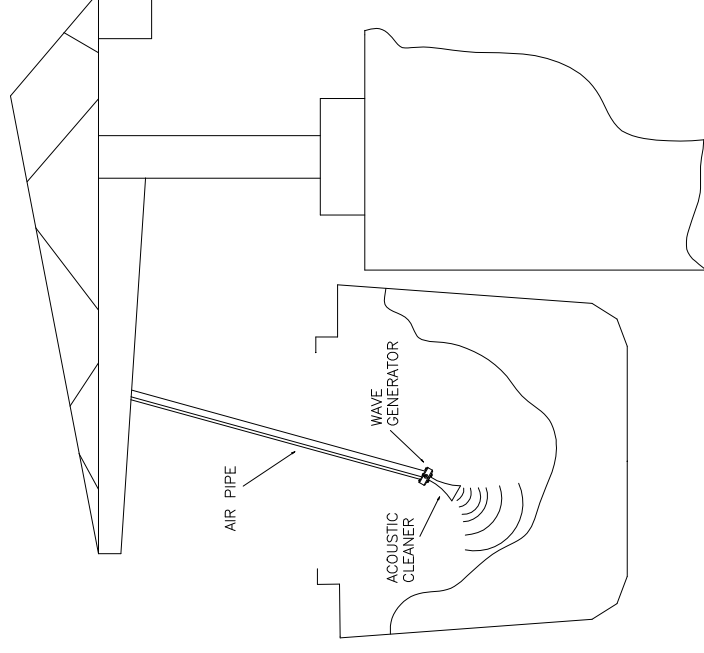

**PRIMASONICS™ AUDIOSONIC ACOUSTIC CLEANER
SHIPSHOLD-OPTION A
(MOUNTED ON A DOCK CRANE)**

DRAWING N° PAS-G011

Safe, automated, effective prevention and removal of dry powder, particulate build-up and blockages